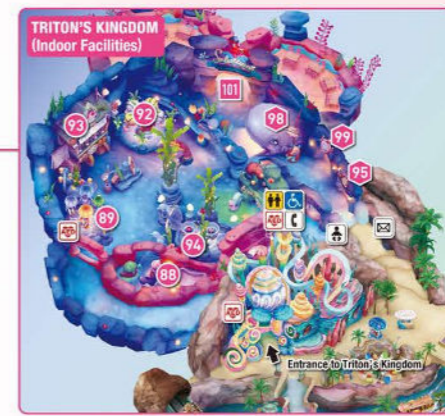

MYSTERIOUS ISLAND

102 ~ 107

Discover the secrets deep within the Earth and under the sea at Captain Nemo's hidden base.

- **Attractions**
  - 102 **20,000 Leagues Under the Sea** * Take part in a mission to explore the fantastic undersea world aboard small submarines. Presented by Coca-Cola (Japan) Company, Ltd.
  - 103 **Journey to the Center of the Earth** * While exploring on a subterranean vehicle, unexpected danger sends you hurtling through the caverns. Presented by Dai-ichi Life Insurance Company, Limited
- **Shops**
  - 104 **Nautilus Gifts** * Disney Character items and more.
  - 105 **Vuicania Restaurant** * Chinese dishes such as fried rice, dim sum, and more. [Reservations]
  - 106 **Nautilus Galley** * Snacks and more. [Counter]
  - 107 **Refreshment Station** Wagon offering churros.
- **Restaurants & Refreshments**
  - 108 **Refreshment Station** Wagon offering churros.

Restaurant Service Style

- **Counter** Place your order and pay, then pick up your order at the counter.
- **Table** Orders taken after you are seated at a table.
- **Buffet** Place your choices on a tray, and after paying, you will be seated.
- **Buffet** After paying, select the dishes you want at the buffet.

Guest Boarding Restrictions at Attractions	
These icons indicate attractions with boarding restrictions. The following Guests should not ride.	Those who do not meet the height requirement may not ride.
Those with high blood pressure, heart, back or neck problems, motion sickness, or other conditions that could be aggravated by this attraction; expectant mothers; or persons of advanced age should not ride.	Those who cannot maintain a stable sitting position alone in a moving vehicle may not ride.
	Guests may not ride with a child on their lap.

POPCORN FLAVORS & LOCATIONS

- 1 In front of Lido Isle
- 2 In front of Dockside Stage
- 3 In front of Liberty Landing Diner
- 4 In front of Cape Cod Cook-Off
- 5 Next to Aquatopia
- 6 Next to Hangar Stage
- 7 In front of Scuttle's Scooters
- 8 In front of Arabian Coast
- 9 In front of Soaring: Fantastic Flight
- 10 In front of Sea Turtle Souvenirs

MEDITERRANEAN HARBOR

1 ~ 26

Enjoy the ambiance of a romantic Southern European port town with lots of shops and restaurants.